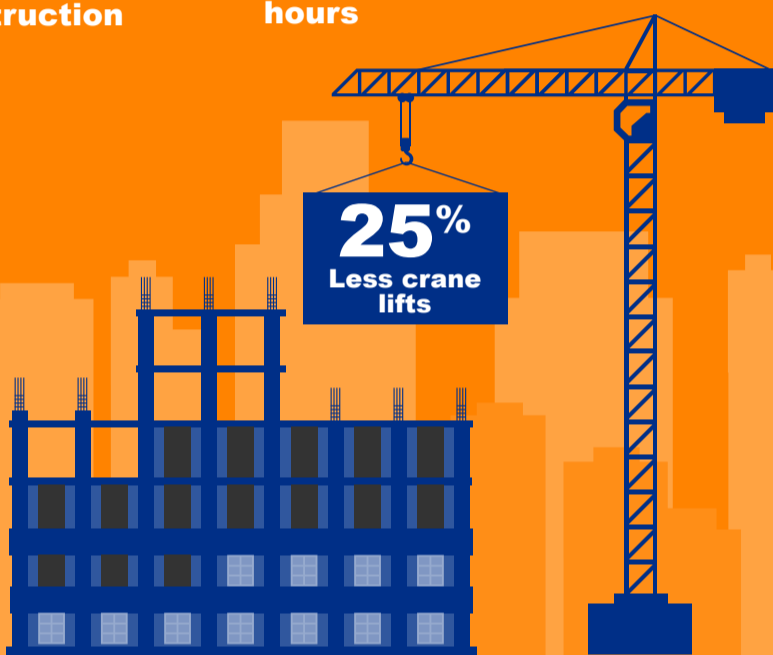

INDEPENDENT COST STUDY FINDS

47%

Cost savings on bathroom construction

30.1%

Reduction in trade manpower hours

25%

Time saving per typical floor finish

We commissioned respected firms, Solid Support and Napier Blakeley to conduct a Cost Study which compared Buildom's Superior Vertical Delivery Bathroom Pod Systems with conventional in-situ bathroom construction.